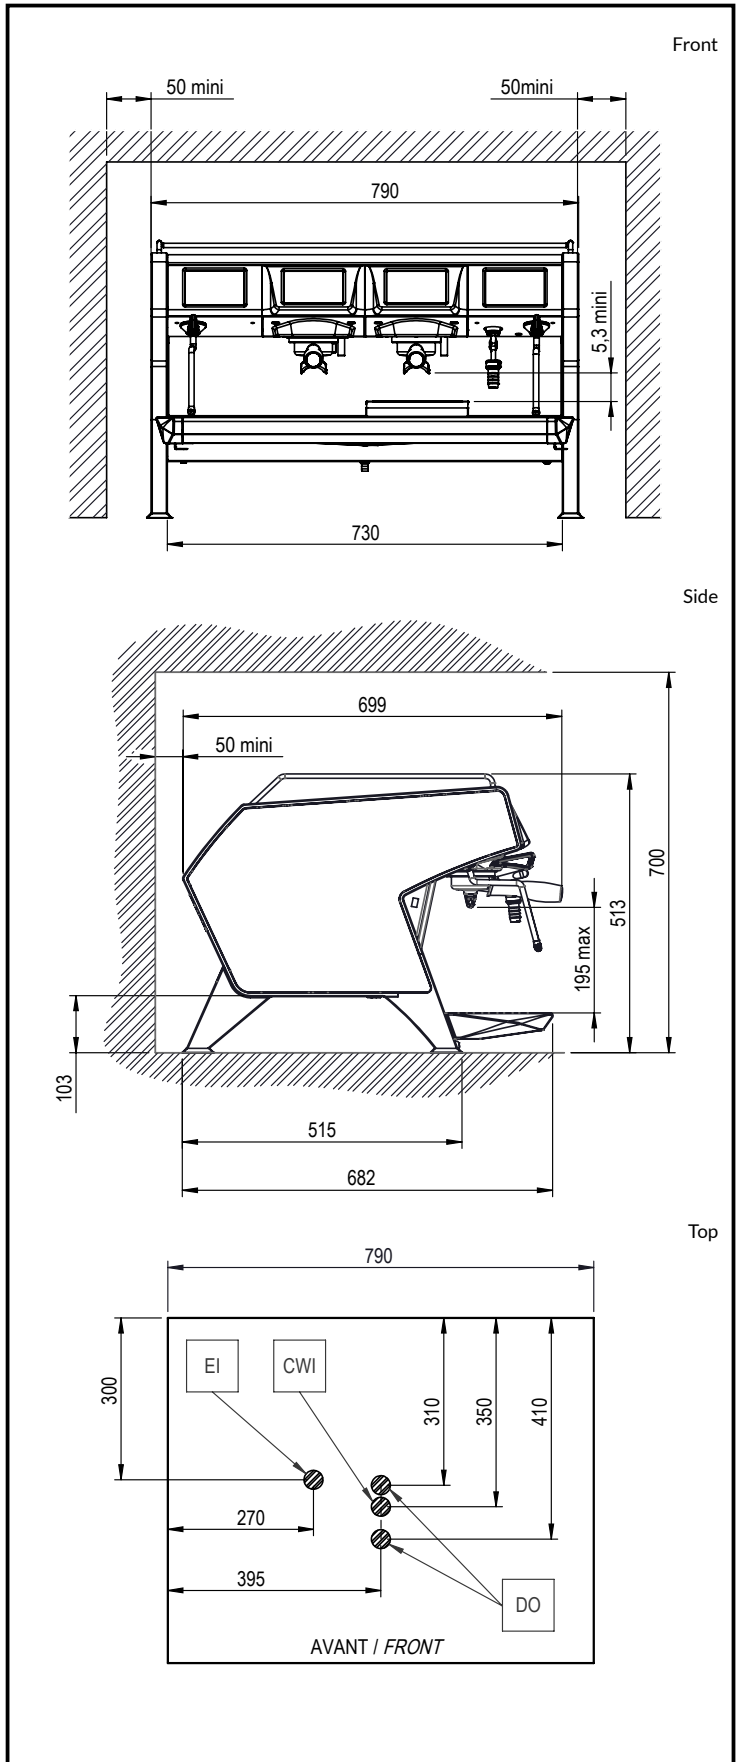

STELLA EPIC 2, white color

Electric

Supply voltage:

602955
(EPICSERIES2WHITEUL) 220 V/1 ph/60 Hz

Electrical power, max: 6.13 kW

Plug type:

Water:

Cold water temperature
(min/max): 5 / 60 °C

Key Information:

External dimensions,
Width: 31 1/8" (790 mm)

External dimensions,
Depth: 26 7/8" (682 mm)

External dimensions,
Height: 20 3/16" (513 mm)

External dimensions,
Weight: 198 lbs (90 kg)

Net weight: 198 lbs (90 kg)

Shipping width: (1100 mm)

Shipping depth: (750 mm)

Shipping height: (840 mm)

Shipping weight: lbs (107 kg)

Shipping volume: 0.7 m³

Certifications

The company reserves the right to make modifications to the products without prior notice. All information correct at time of printing.

2024.07.19

Part of Electrolux
Professional
Group

UNIC